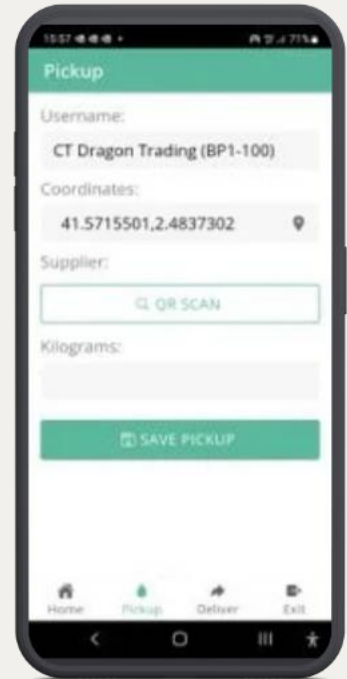

- ✓ Geolocate your products and shipments at any part of the route.
- ✓ Confirm your material's authenticity at any location.

CONNECTED APP AND SOFTWARE

- ✓ Real-time tracking with the geolocating App and Software.

MOBILE APP: PICK-UP GEOLOCATION

Name and ID code

In-App camera to scan QR code button

Pick Up button

Map with automatic geolocation

MOBILE APP: QR CODE SCANNING

Name and ID code

Navigation button to open in-app camera