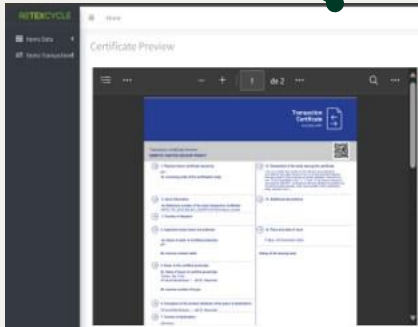

CREATED TRANSACTIONS DASHBOARD

CLICK ON DOC ICON