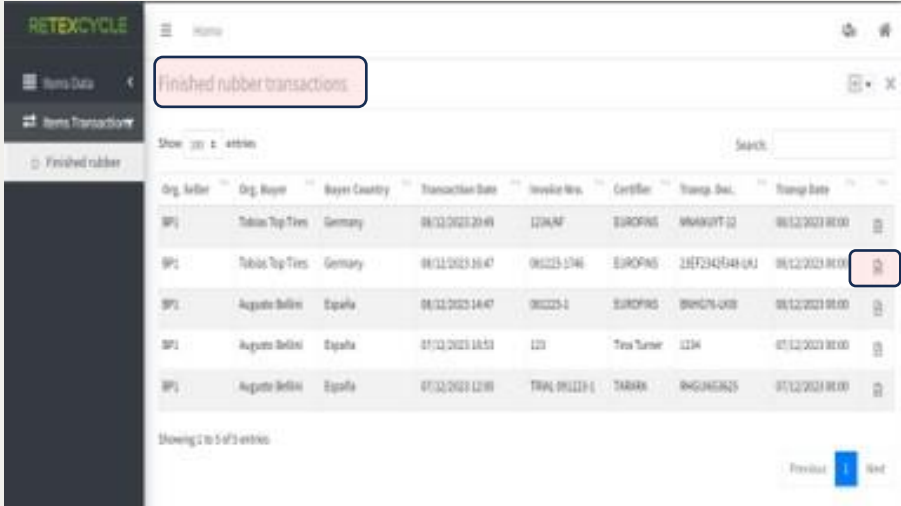

DASHBOARD - CREATION OF TRANSACTION CERTIFICATES