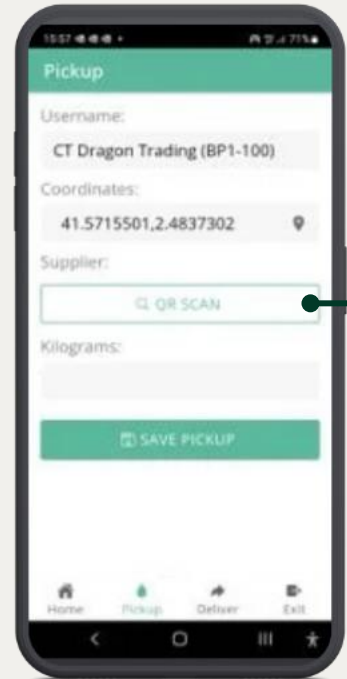

MOBILE APP: PICK-UP GEOLOCATION

Name and ID code

In-App camera to scan QR code button

Pick Up button

Map with automatic geolocation

MOBILE APP: QR CODE SCANNING

Name and ID code

Navigation button to open in-app camera

TRANSACTION CERTIFICATE PDF DOC

PRODUCT VALUE CHAIN PLATFORM

Brand customization

Digital Twin: Birth and Transaction Certificates in each step of the supply chain

Create QR codes for geolocation with Mobile App