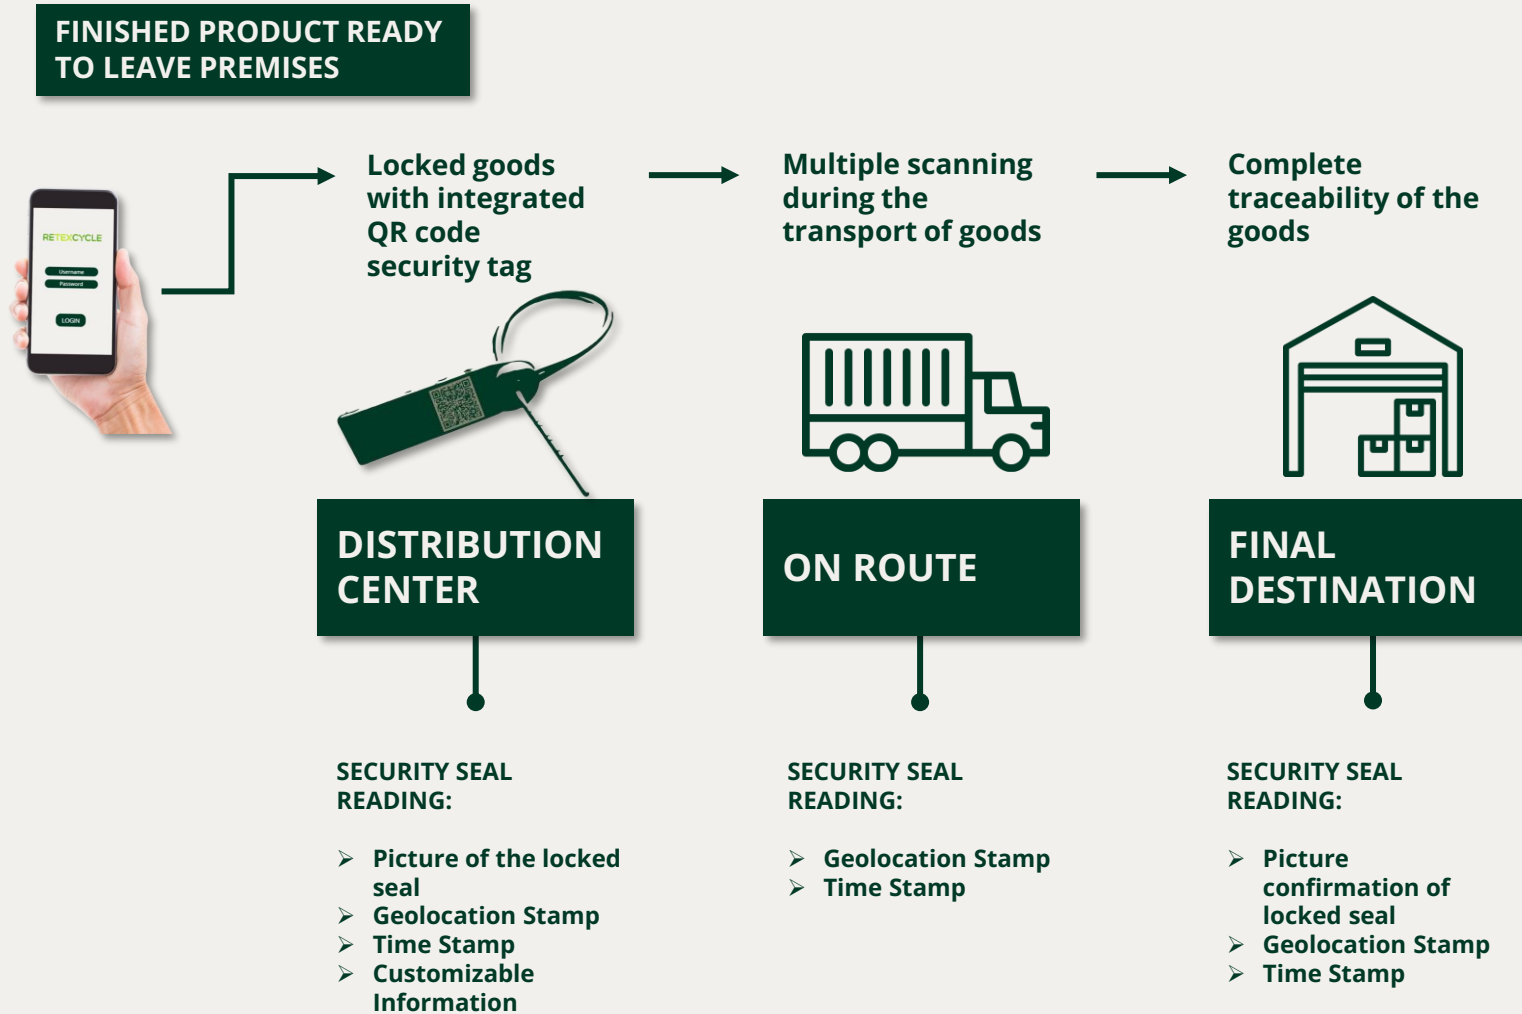

**RETEX
CYCLE**

**MEGA FORTRIS
G R O U P**

IBÉRICA

MEGA FORTRIS IBÉRICA, S.L.

Tailorlux 
integrity solutions

QR CODE SECURITY SEALS AND TRACKING APP

ENHANCED SECURITY WITH GEOLOCATION TRACKING

QR CODE SEALS

- ✓ Geolocate your products and shipments at any part of the route.
- ✓ Confirm your material's authenticity at any location.

CONNECTED APP AND SOFTWARE

- ✓ Real-time tracking with the geolocating App and Software.

ENSURING ENHANCED SECURITY AND TRACKING

BENEFITS

- ✓ Enhance security against tampering or theft.
- ✓ Real-time global geolocation tracking.
- ✓ Improved supply chain transparency.
- ✓ Reduced loss and increased accountability.
- ✓ Quick response to unexpected events.

MOBILE APP: PICK-UP GEOLOCATION

Name and ID code

In-App camera to scan QR code button

Pick Up button

Map with automatic geolocation

MOBILE APP: QR CODE SCANNING

Name and ID code

Navigation button to open in-app camera