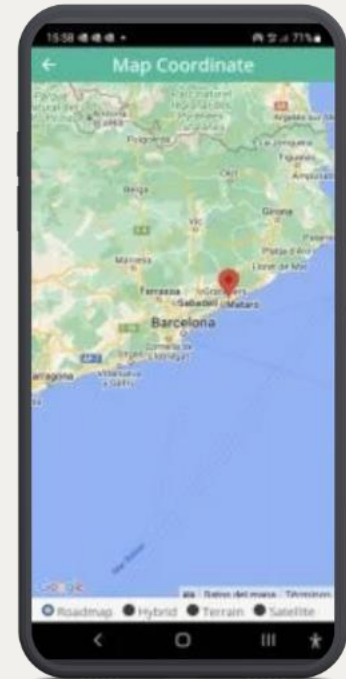

MOBILE APP: PICK-UP GEOLOCATION

Name and ID code

In-App camera to scan QR code button

Pick Up button

Map with automatic geolocation

MOBILE APP: QR CODE SCANNING

Name and ID code

Navigation button to open in-app camera