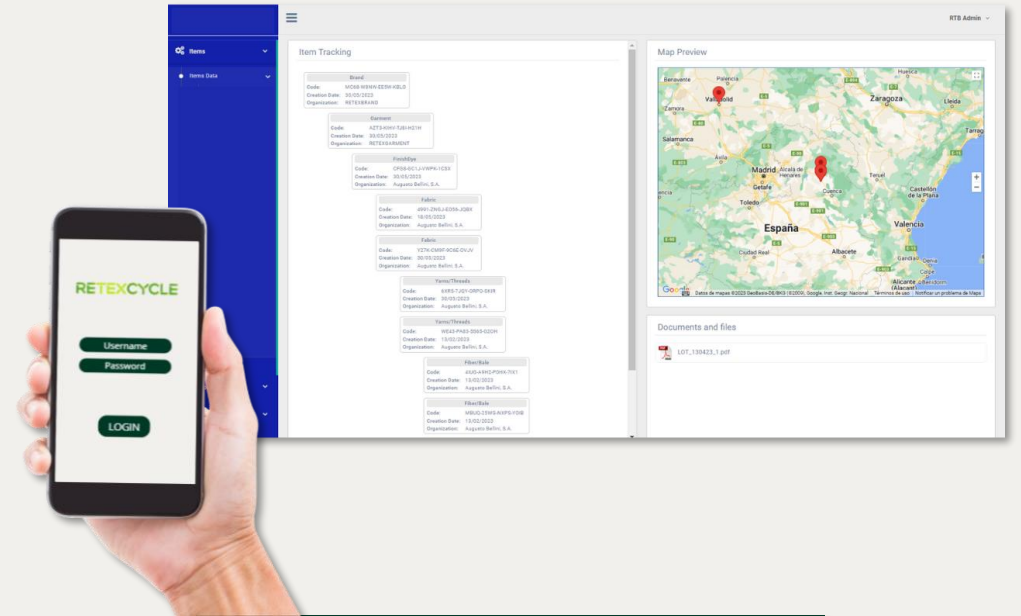

**RETEX
CYCLE**

**MEGA FORTRIS
G R O U P**

IBÉRICA

MEGA FORTRIS IBÉRICA, S.L.

Tailorlux 
integrity solutions

QR CODE SECURITY SEALS AND TRACKING APP

ENHANCED SECURITY WITH GEOLOCATION TRACKING

QR CODE SEALS

- ✓ Geolocate your products and shipments at any part of the route.
- ✓ Confirm your material's authenticity at any location.

CONNECTED APP AND SOFTWARE

- ✓ Real-time tracking with the geolocating App and Software.

ENSURING ENHANCED SECURITY AND TRACKING

BENEFITS

- ✓ Enhance security against tampering or theft.
- ✓ Real-time global geolocation tracking.
- ✓ Improved supply chain transparency.
- ✓ Reduced loss and increased accountability.
- ✓ Quick response to unexpected events.

MOBILE APP: PICK-UP GEOLOCATION

Name and ID code

In-App camera to scan QR code button

Pick Up button

Map with automatic geolocation

MOBILE APP: QR CODE SCANNING

Name and ID code

Navigation button to open in-app camera